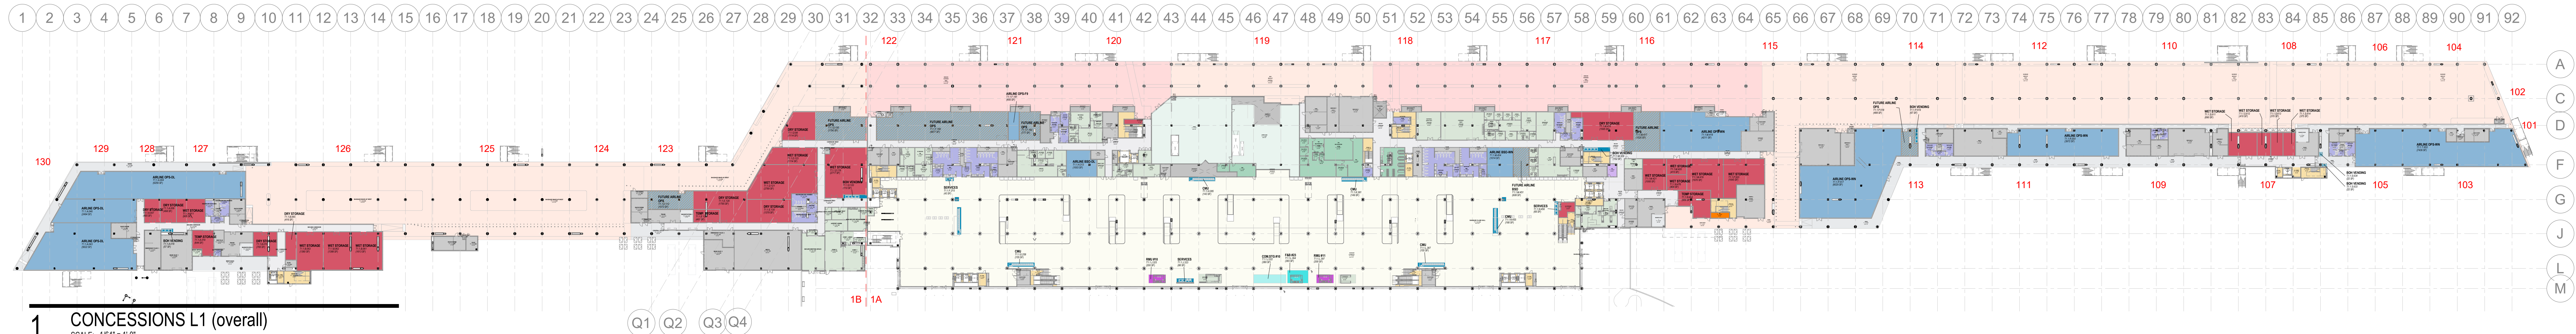

3 CONCESSIONS L3 (overall)
SCALE: 1/8" = 1'-0"

2 CONCESSIONS L2 (overall)
SCALE: 1/8" = 1'-0"

1 CONCESSIONS L1 (overall)
SCALE: 1/8" = 1'-0"

NEW TERMINAL 1
CONCESSIONS COORDINATION (L1-3)