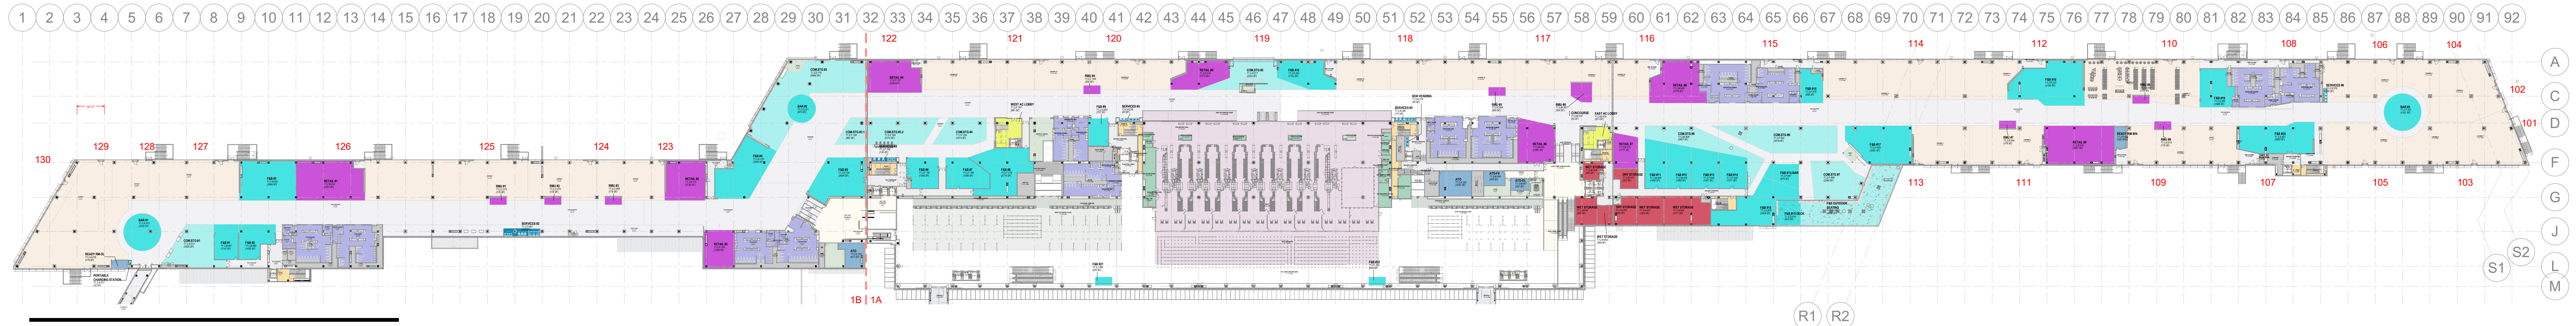

3 CONCESSIONS L3 (overall)
SCALE: 1/8" = 1'-0"

2 CONCESSIONS L2 (overall)
SCALE: 1/8" = 1'-0"

1 CONCESSIONS L1 (overall)
SCALE: 1/8" = 1'-0"

NEW TERMINAL 1
CONCESSIONS COORDINATION (L1-3)