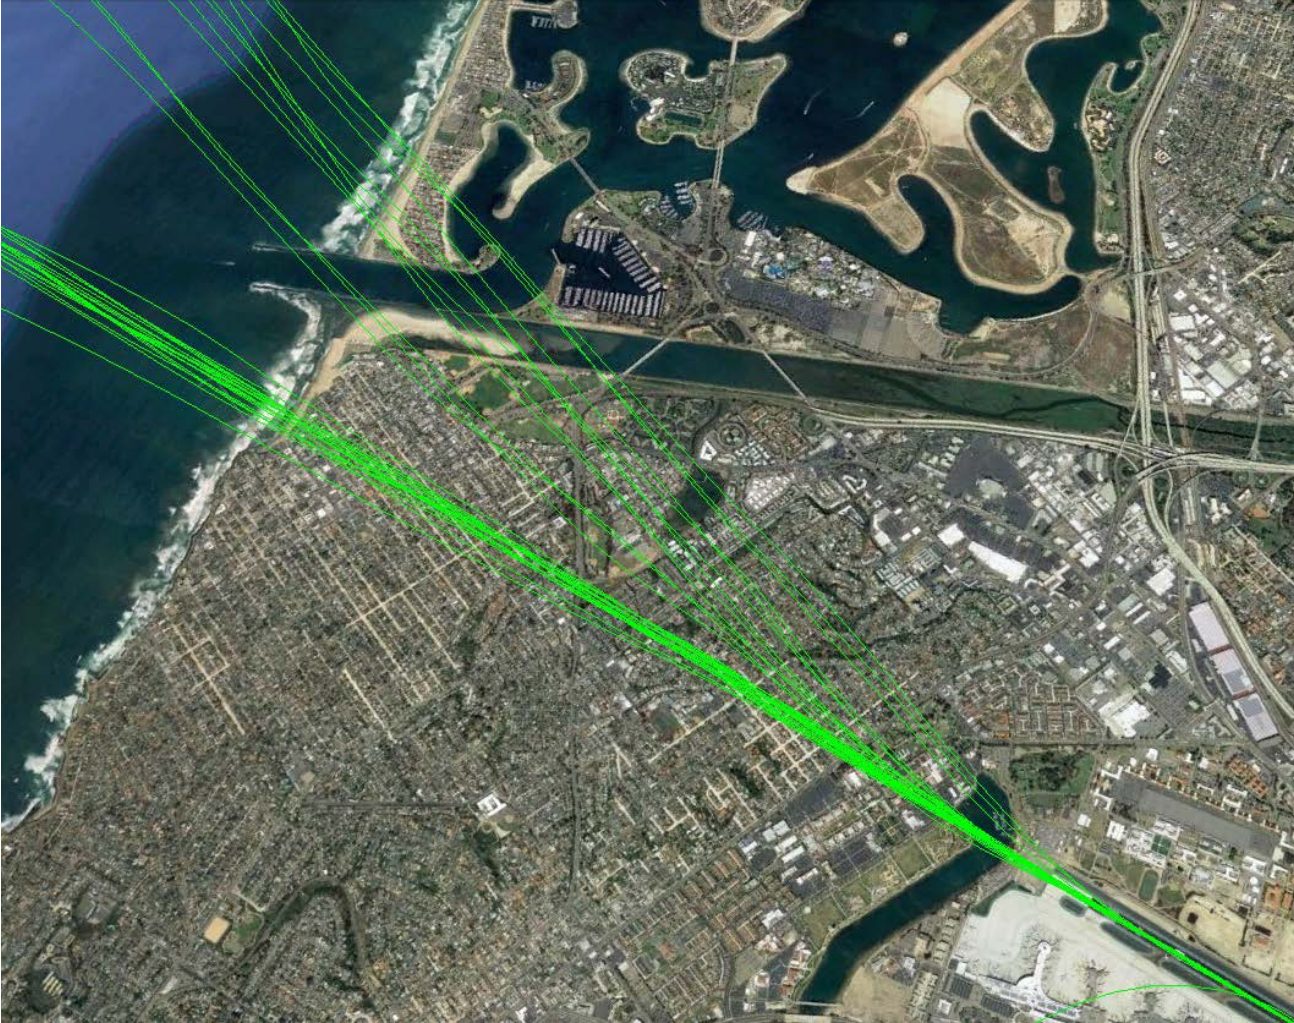

SAN Rwy 27 Departures

18 Feb 2016 6:30am - 7:30am

SAN Rwy 27 All Departures

27 Apr 2016 6:30am - 7:30am

SAN Rwy 27 All Departures

27 Jun 2016 6:30am - 7:30am

SAN Rwy 27 All Departures

27 Jun 2016 6:30am - 7:30am

SAN Rwy 27 All Departures

All 4 dates 6:30am - 7:30am