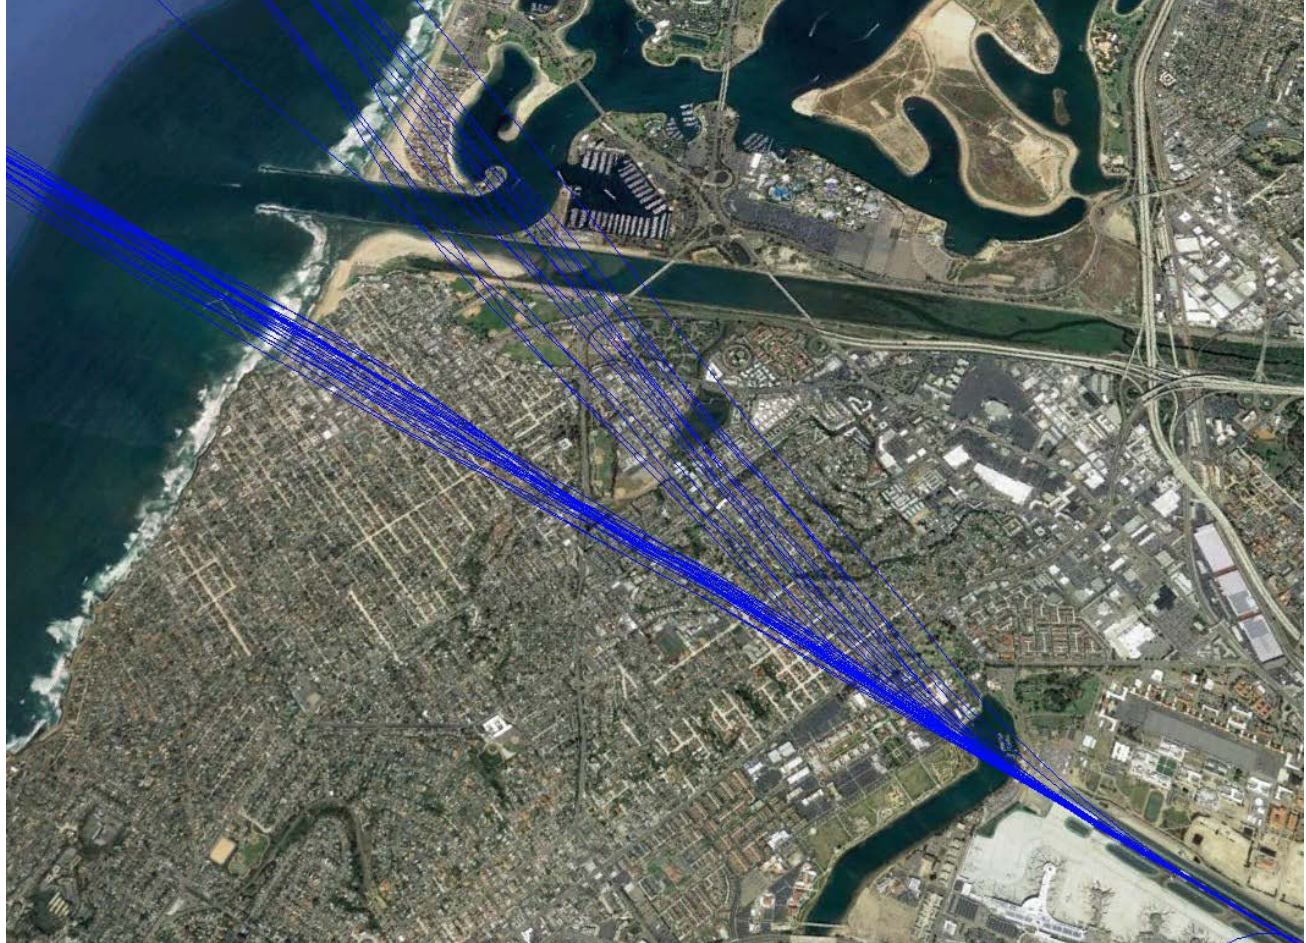

SAN Rwy 27 Departures

18 Feb 2016 6:30am - 7:30am

SAN Rwy 27 All Departures

27 Apr 2016 6:30am - 7:30am

SAN Rwy 27 All Departures

27 Jun 2016 6:30am - 7:30am

SAN Rwy 27 All Departures

27 Jun 2016 6:30am - 7:30am

SAN Rwy 27 All Departures

All 4 dates 6:30am - 7:30am