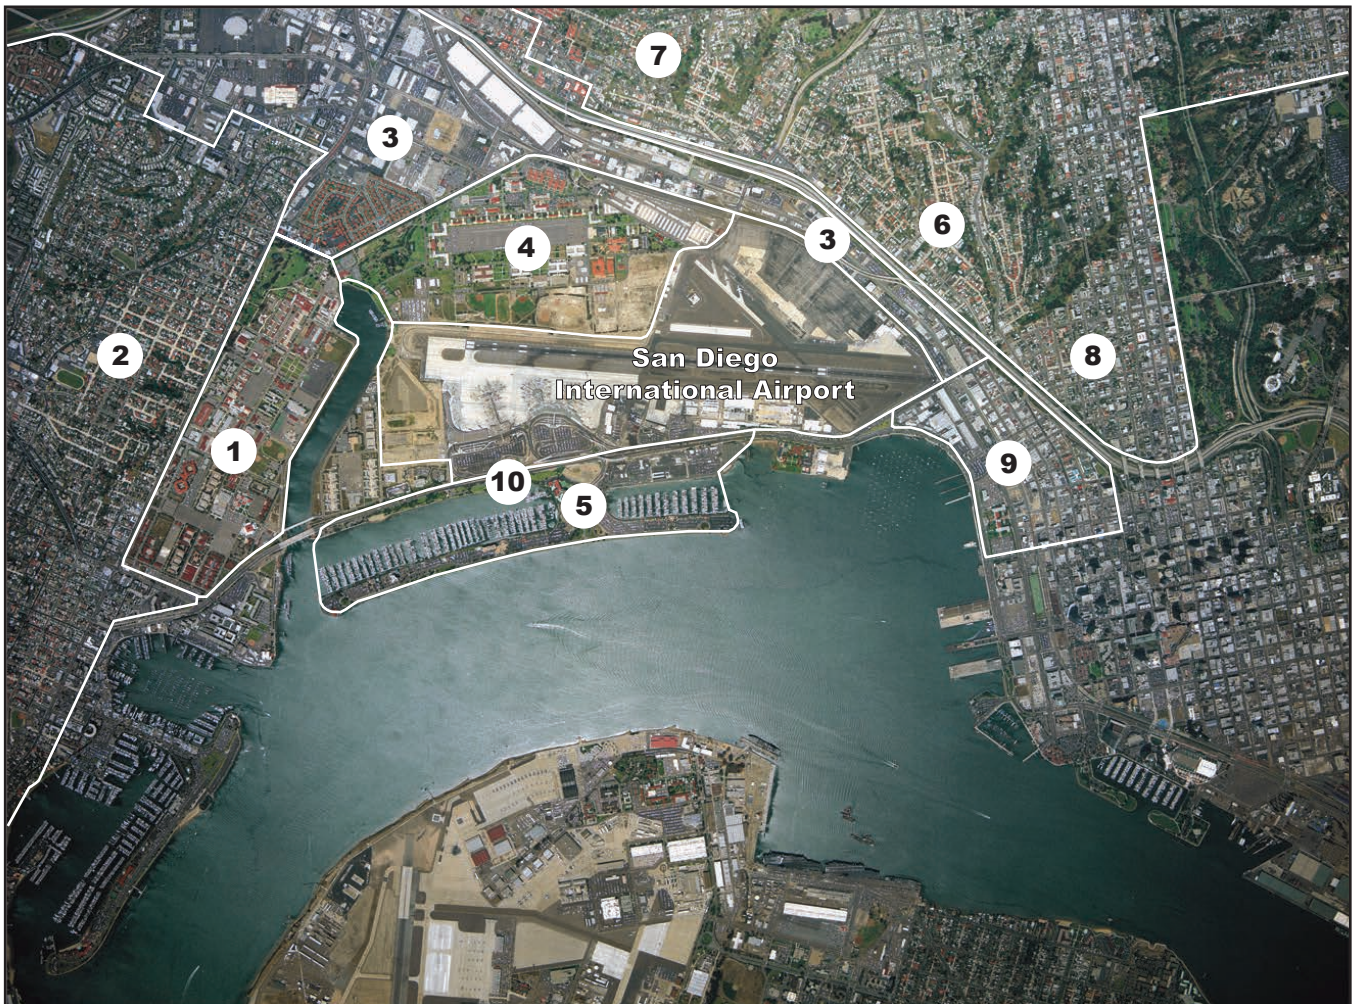

Figure 5.2-1

Port Master Plan

Environmental Impact Report

LEGEND

1. Liberty Station (formerly Naval Training Center)
2. Peninsula Community Planning Area
3. Midway - Pacific Highway Corridor Community Planning Area
4. Marine Corps Recruit Depot
5. Harbor Island
6. Uptown Community Planning Area / Middle Town
7. Uptown Community Planning Area / Mission Hills
8. Uptown Community Planning Area / Park West
9. Centre City Community Planning Area/ Little Italy
10. Spanish Landing

Figure 5.2-2

**Existing Surrounding Land Uses
and Community Planning Areas**

Environmental Impact Report